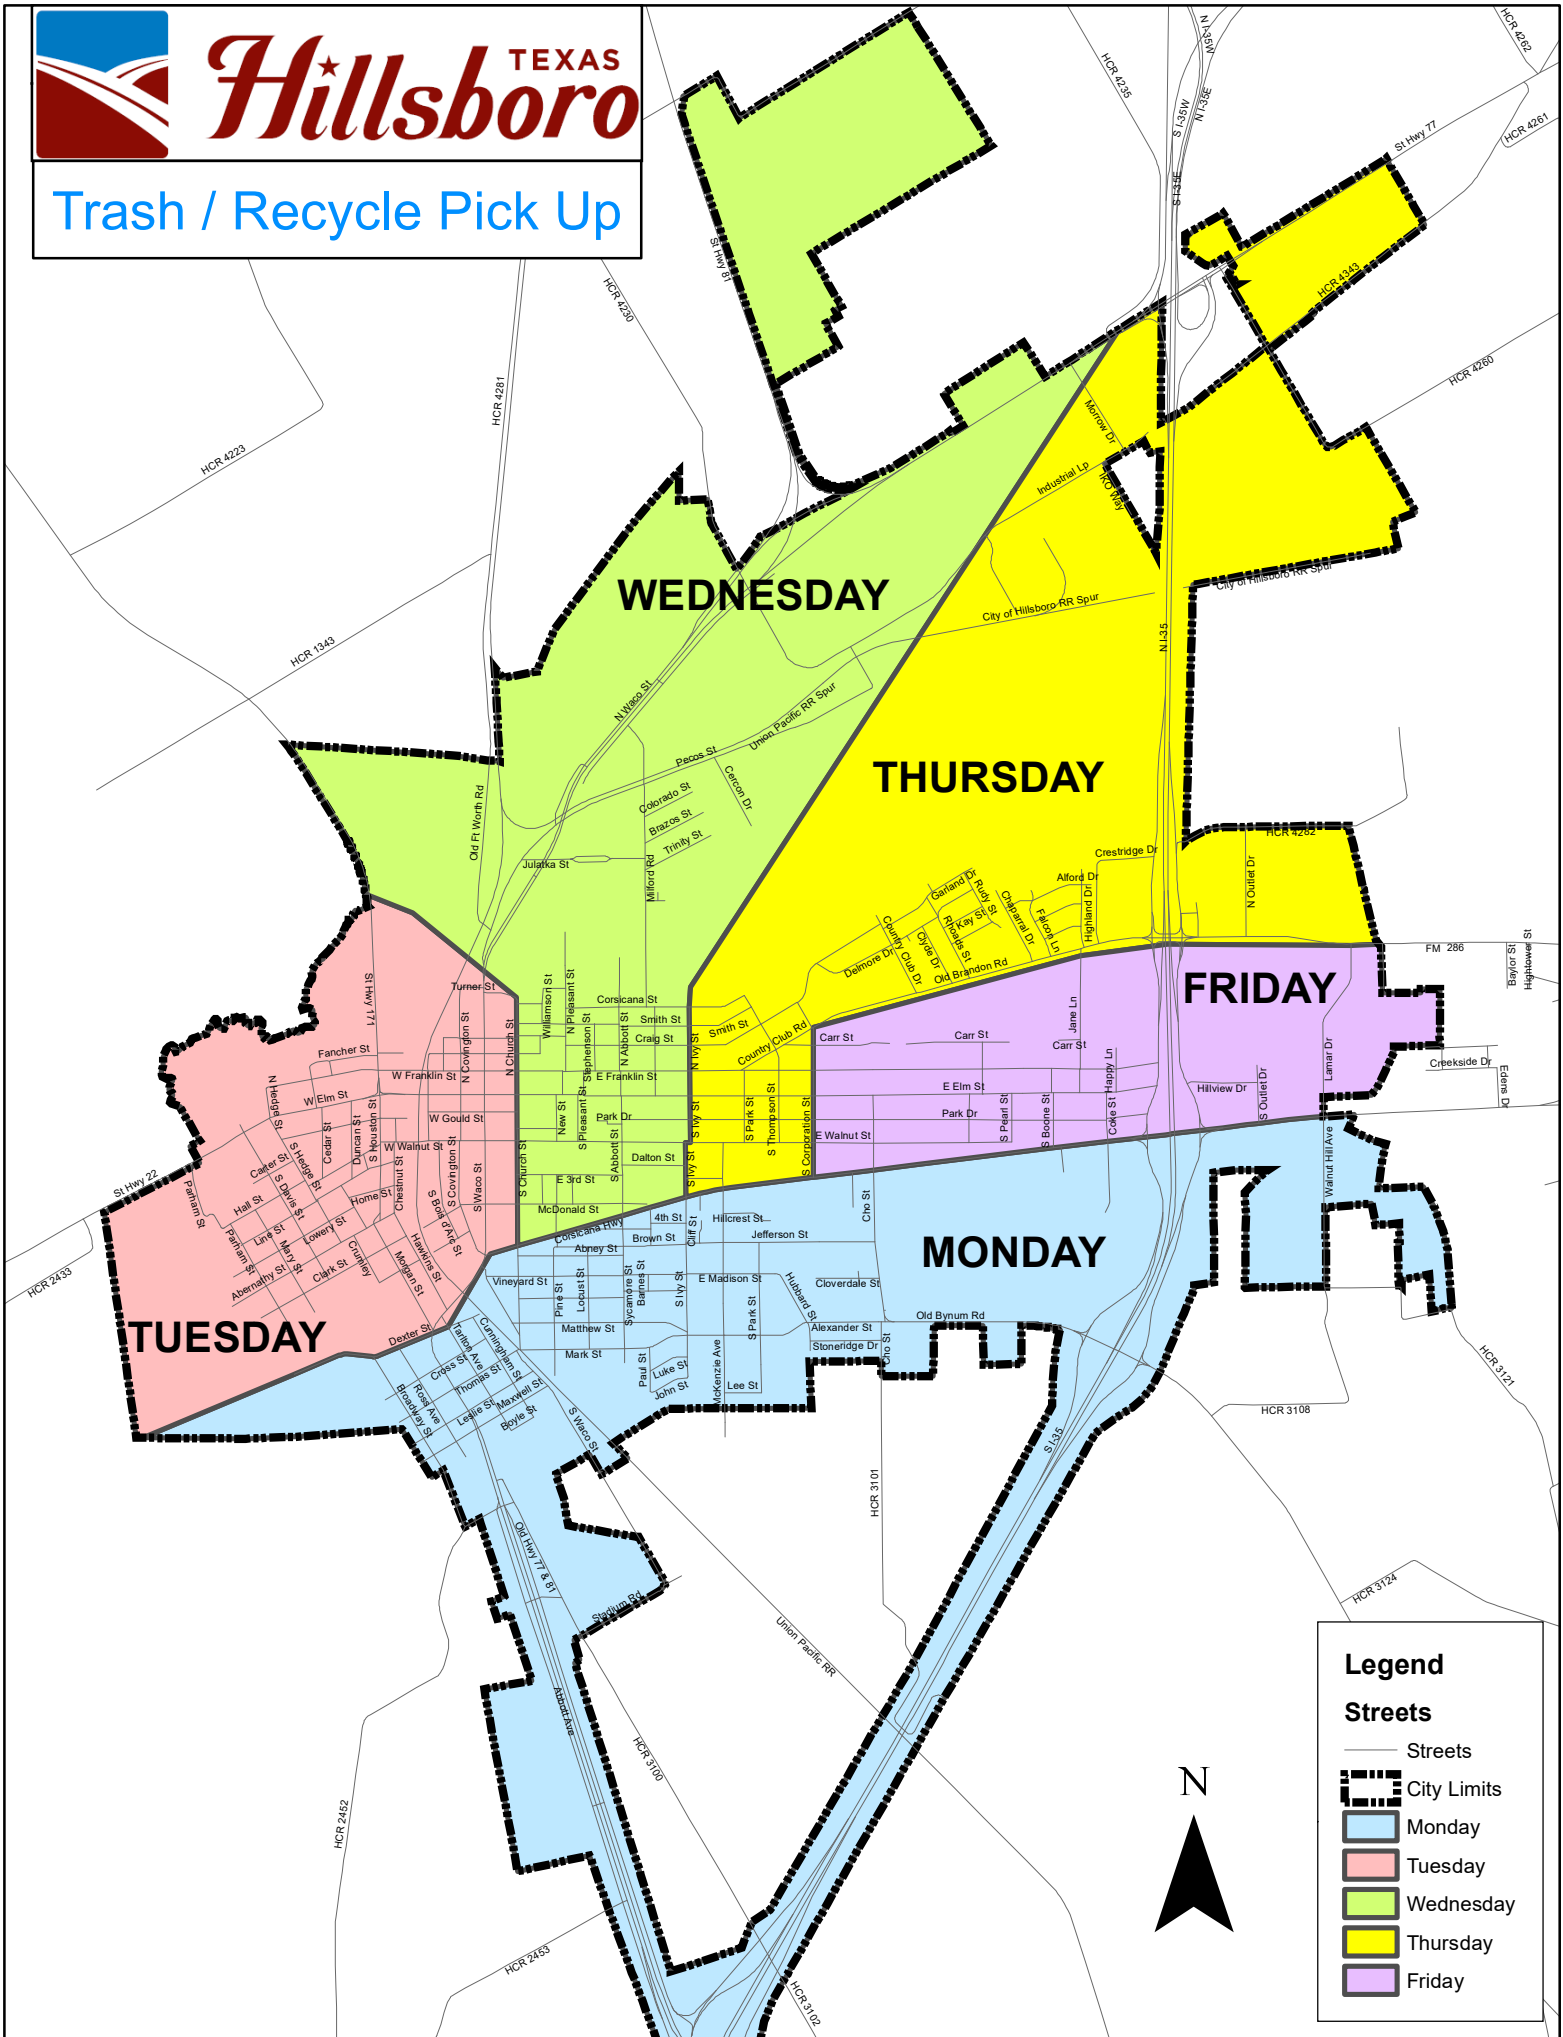

Hillsboro TEXAS

Trash / Recycle Pick Up

WEDNESDAY

THURSDAY

FRIDAY

MONDAY

TUESDAY

Legend

- Streets**
- Streets
 - ▬ City Limits
 - Monday
 - Tuesday
 - Wednesday
 - Thursday
 - Friday